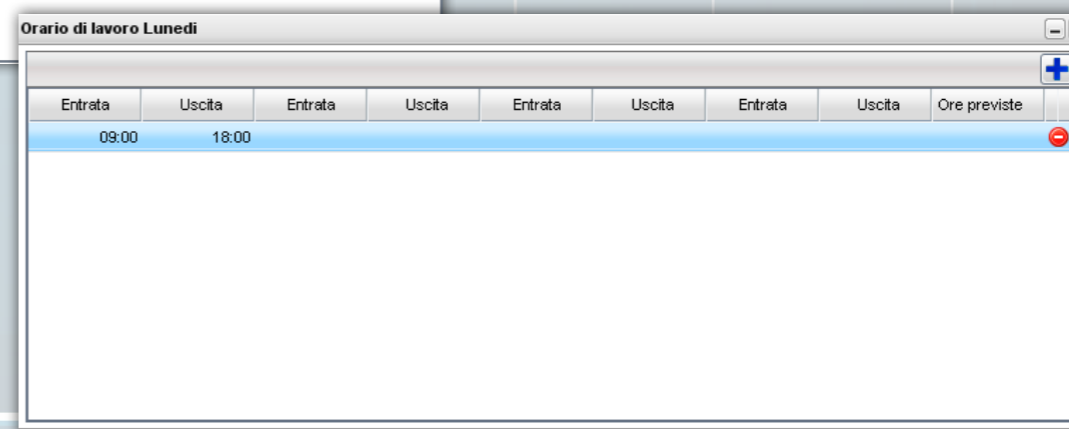

All our terminals are connectable through Ethernet 10/100, USB or serial interfaces.

They are also available in biometric, RFID, MIFARE or magnetic version.

IL NOSTRO SOFTWARE

CRONO, il nostro software, è molto semplice e intuitivo. L'operatore può accedere con qualsiasi sistema operativo, utilizzando i browser più comuni o tramite smartphones/tablet android o collegandosi in wpn al server, potendo accedere in qualsiasi momento ai dati da sedi remote.

CRONO ha la possibilità di interfacciarsi con moduli esterni che realizziamo su misura, in modo da poter soddisfare eventuali specifiche esigenze, rendendolo ancora più performante.

Un'altra prerogativa di questo software è quello di essere multi lingua.

OUR SOFTWARE

CRONO is very simple and intuitive. The user can access with any operating system using the most common browsers or android smartphones/tablets, connecting through WPN to the server. It allows the access to the database at any time from remote locations.

CRONO is able to interface with external modules that we customize in order to meet specific needs. Its performance is thus improved.

Another quality of the software is that of being multilingual.

Que proposons-nous

LES TERMINAUX

Nous offrons exclusivement des terminaux « Made in Italy », inégalables en termes de fiabilité et de robustesse, réalisés en ABS et polycarbonate. La gamme recouvre toutes les exigences du marché, depuis le petit dispositif pour la simple gestion des accès jusqu'au nouveau venu, entièrement tactile.

Le clavier à membrane garantit une fonctionnalité extrême pour une utilisation fréquente. En outre, les deux relais connexes permettent de gérer des sonneries extérieures programmables et/ou des ouvertures de portes, de portails, de péages, etc.

Tous nos terminaux peuvent être connectés sur port Ethernet 10-100, USB ou en série.

Également disponibles en version biométrique, RFID, Mifare et magnétique.

Qué ofrecemos

TERMINALES

Ofrecemos sólo terminales hechos en Italia, inigualables en términos de confiabilidad y robustez, elaborados con ABS y policarbonato. La gama cubre todas las exigencias del mercado, desde el pequeño dispositivo para la simple gestión de los accesos hasta el último, realizado enteramente en touchscreen.

El teclado de membrana garantiza extrema funcionalidad para un uso frecuente. Además, los dos relés incluidos permiten gestionar timbres externos programables y/o apertura de puertas, cancelas, tornos y portillos, etc. Todos nuestros terminales son conectables a través de puerto Ethernet 10-100, USB o serial.

Disponibles también en versión biométrica, RFID, MIFARE y magnética.

NOTRE LOGICIEL

CRONO est très simple et intuitif. L'opérateur peut accéder avec n'importe quel système d'exploitation, en utilisant les navigateurs les plus courants ou via un smartphone/une tablette Android en se connectant au serveur en VPN, ce qui permet d'accéder à tout moment aux données depuis des sites à distance.

CRONO a la possibilité de s'interfacer avec des modules externes que nous réalisons sur mesure, de façon à pouvoir satisfaire à d'éventuelles exigences spécifiques, en le rendant encore plus performant.

La version plurilingue est l'une des autres caractéristiques de ce logiciel.

NUESTRO SOFTWARE

CRONO, es muy simple e intuitivo. El operador puede acceder con cualquier sistema operativo, utilizando los navegadores web más comunes o a través de Smartphone/Tablet Android. Conectándose en WPN al servidor, es posible acceder en cualquier momento a los datos desde sedes remotas.

CRONO tiene la posibilidad de conectarse con modelos externos que realizamos a medida, de manera que podamos satisfacer eventuales exigencias específicas, haciéndolo aún más rendidor.

Otra prerogativa de este software es el ser plurilingüe.